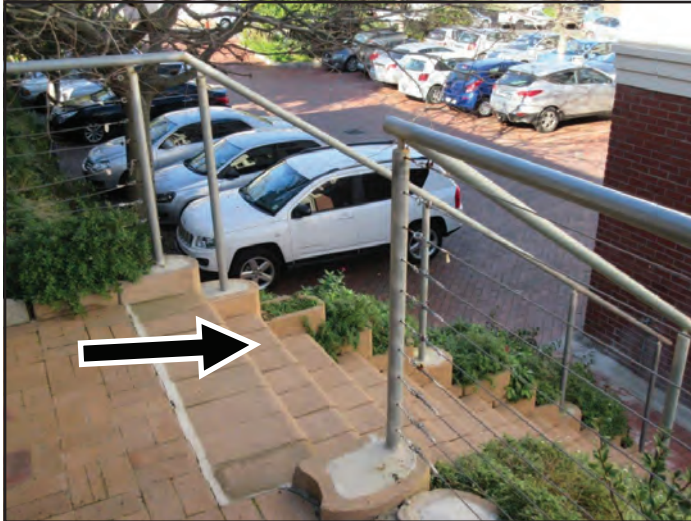

PST TRAINING (PTY) LTD

PST Training (Pty) Ltd
Physical Address: Montrose Place, 2nd Floor, Bella Rosa Street, Rosenpark, Bellville, 7500
Phone: 021 914 0850
Fax: 086 634 6330
Cell: 082 894 6643
Email: info@psttraining.co.za

Location Map & Directions

Alternative Parking (at R50 per day)

- Follow the stairs to your right
- Once you reach the brick wall, turn left and then immediately right towards the sliding door