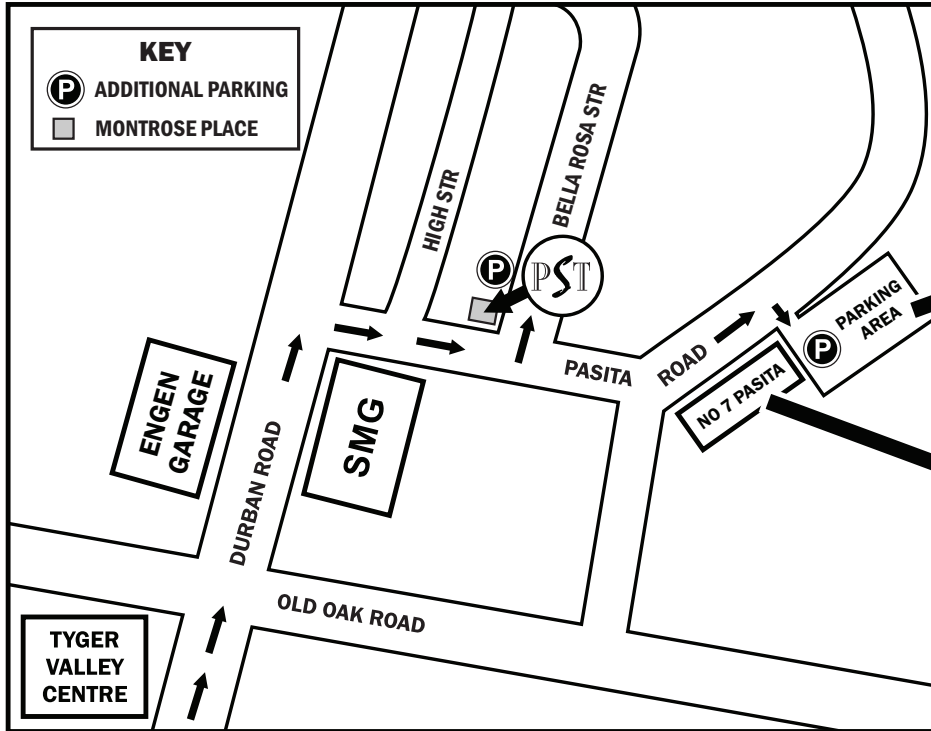

Location Map & Directions

Area Map

Pasita Road Parking Area

PASITA ROAD PARKING AREA

NO 7 PASITA ROAD: VIEW FROM PASITA ROAD

See next page for detailed directions.

Montrose Place

MONTROSE PLACE: VIEW FROM DURBAN ROAD

Directions when travelling from Paarl on the N1 Highway

- From N1 continue past the Old Oak Rd / Brackenfell turn-off.
- Take the next turn-off: Willie van Schoor/Bellville/Durbanville to your left.
- Drive straight on past the first set of traffic lights and turn right at the second set into Willie van Schoor.
- Continue along Willie van Schoor, past Tyger Valley on your left and Mc Donald's on your right.
- Continue over the intersection of Willie van Schoor and Old Oak Road.
- Ensure that you are in the right-hand lane when you get to the next set of traffic lights, with SMG (previously Forsdicks BMW) on your right-hand side.
- Turn right at that set of traffic lights into Pasita Road.
- Turn left at the second road - Bella Rosa Street.
- The first building on the corner (left hand side) is **Montrose Place**.
- Park in the parking area.
- PST is on the second floor.

Location Map & Directions

Alternative Parking (at R50 per day)

Area Map

- Turn right into Pasita Road
- Turn left at the first road - High Street
- Continue up the road
- Enter the covered parking on your right hand side past Ckian Bar & Restaurant