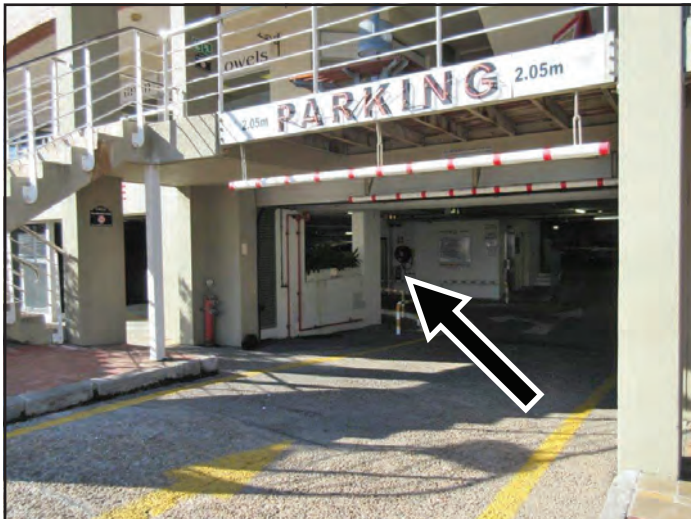

Location Map & Directions

Alternative Parking (at R50 per day)

Area Map

- Turn right into Pasita Road
- Turn left at the first road - High Street
- Continue up the road
- Enter the covered parking on your right hand side past Ckian Bar & Restaurant