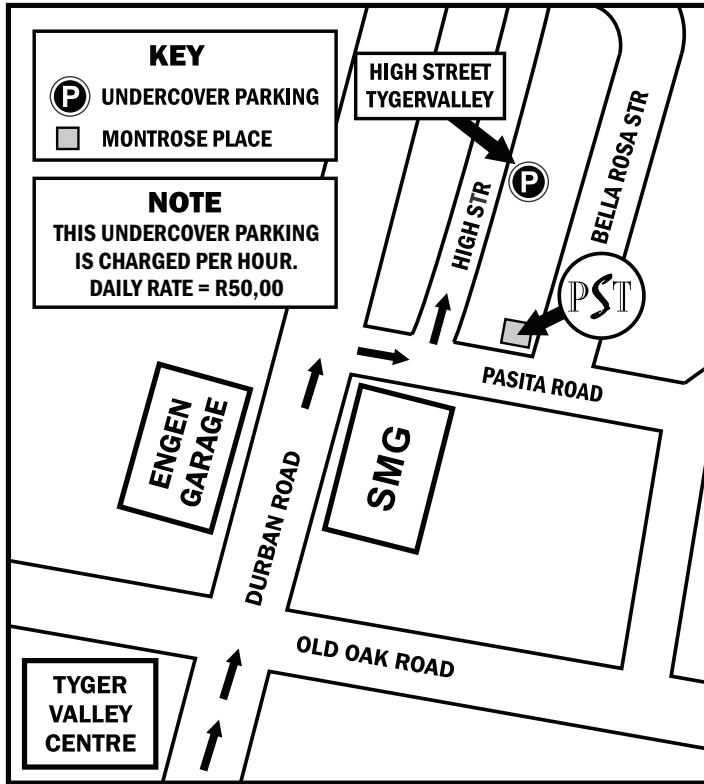

Location Map & Directions

Area Map

Pasita Road Parking Area

PASITA ROAD PARKING AREA

NO 7 PASITA ROAD: VIEW FROM PASITA ROAD

See next page for detailed directions.

Montrose Place

MONTROSE PLACE: VIEW FROM DURBAN ROAD

Directions when travelling from Paarl on the N1 Highway

- From N1 continue past the Old Oak Rd / Brackenfell turn-off.
- Take the next turn-off: Willie van Schoor/Bellville/Durbanville to your left.
- Drive straight on past the first set of traffic lights and turn right at the second set into Willie van Schoor.
- Continue along Willie van Schoor, past Tyger Valley on your left and Mc Donald's on your right.
- Continue over the intersection of Willie van Schoor and Old Oak Road.
- Ensure that you are in the right-hand lane when you get to the next set of traffic lights, with SMG (previously Forsdicks BMW) on your right-hand side.
- Turn right at that set of traffic lights into Pasita Road.
- Turn left at the second road - Bella Rosa Street.
- The first building on the corner (left hand side) is **Montrose Place**.
- Park in the parking area.
- PST is on the second floor.

Location Map & Directions

Alternative Parking (at R50 per day)

Area Map

- Turn right into Pasita Road
- Turn left at the first road - High Street
- Continue up the road
- Enter the covered parking on your right hand side past Ckian Bar & Restaurant